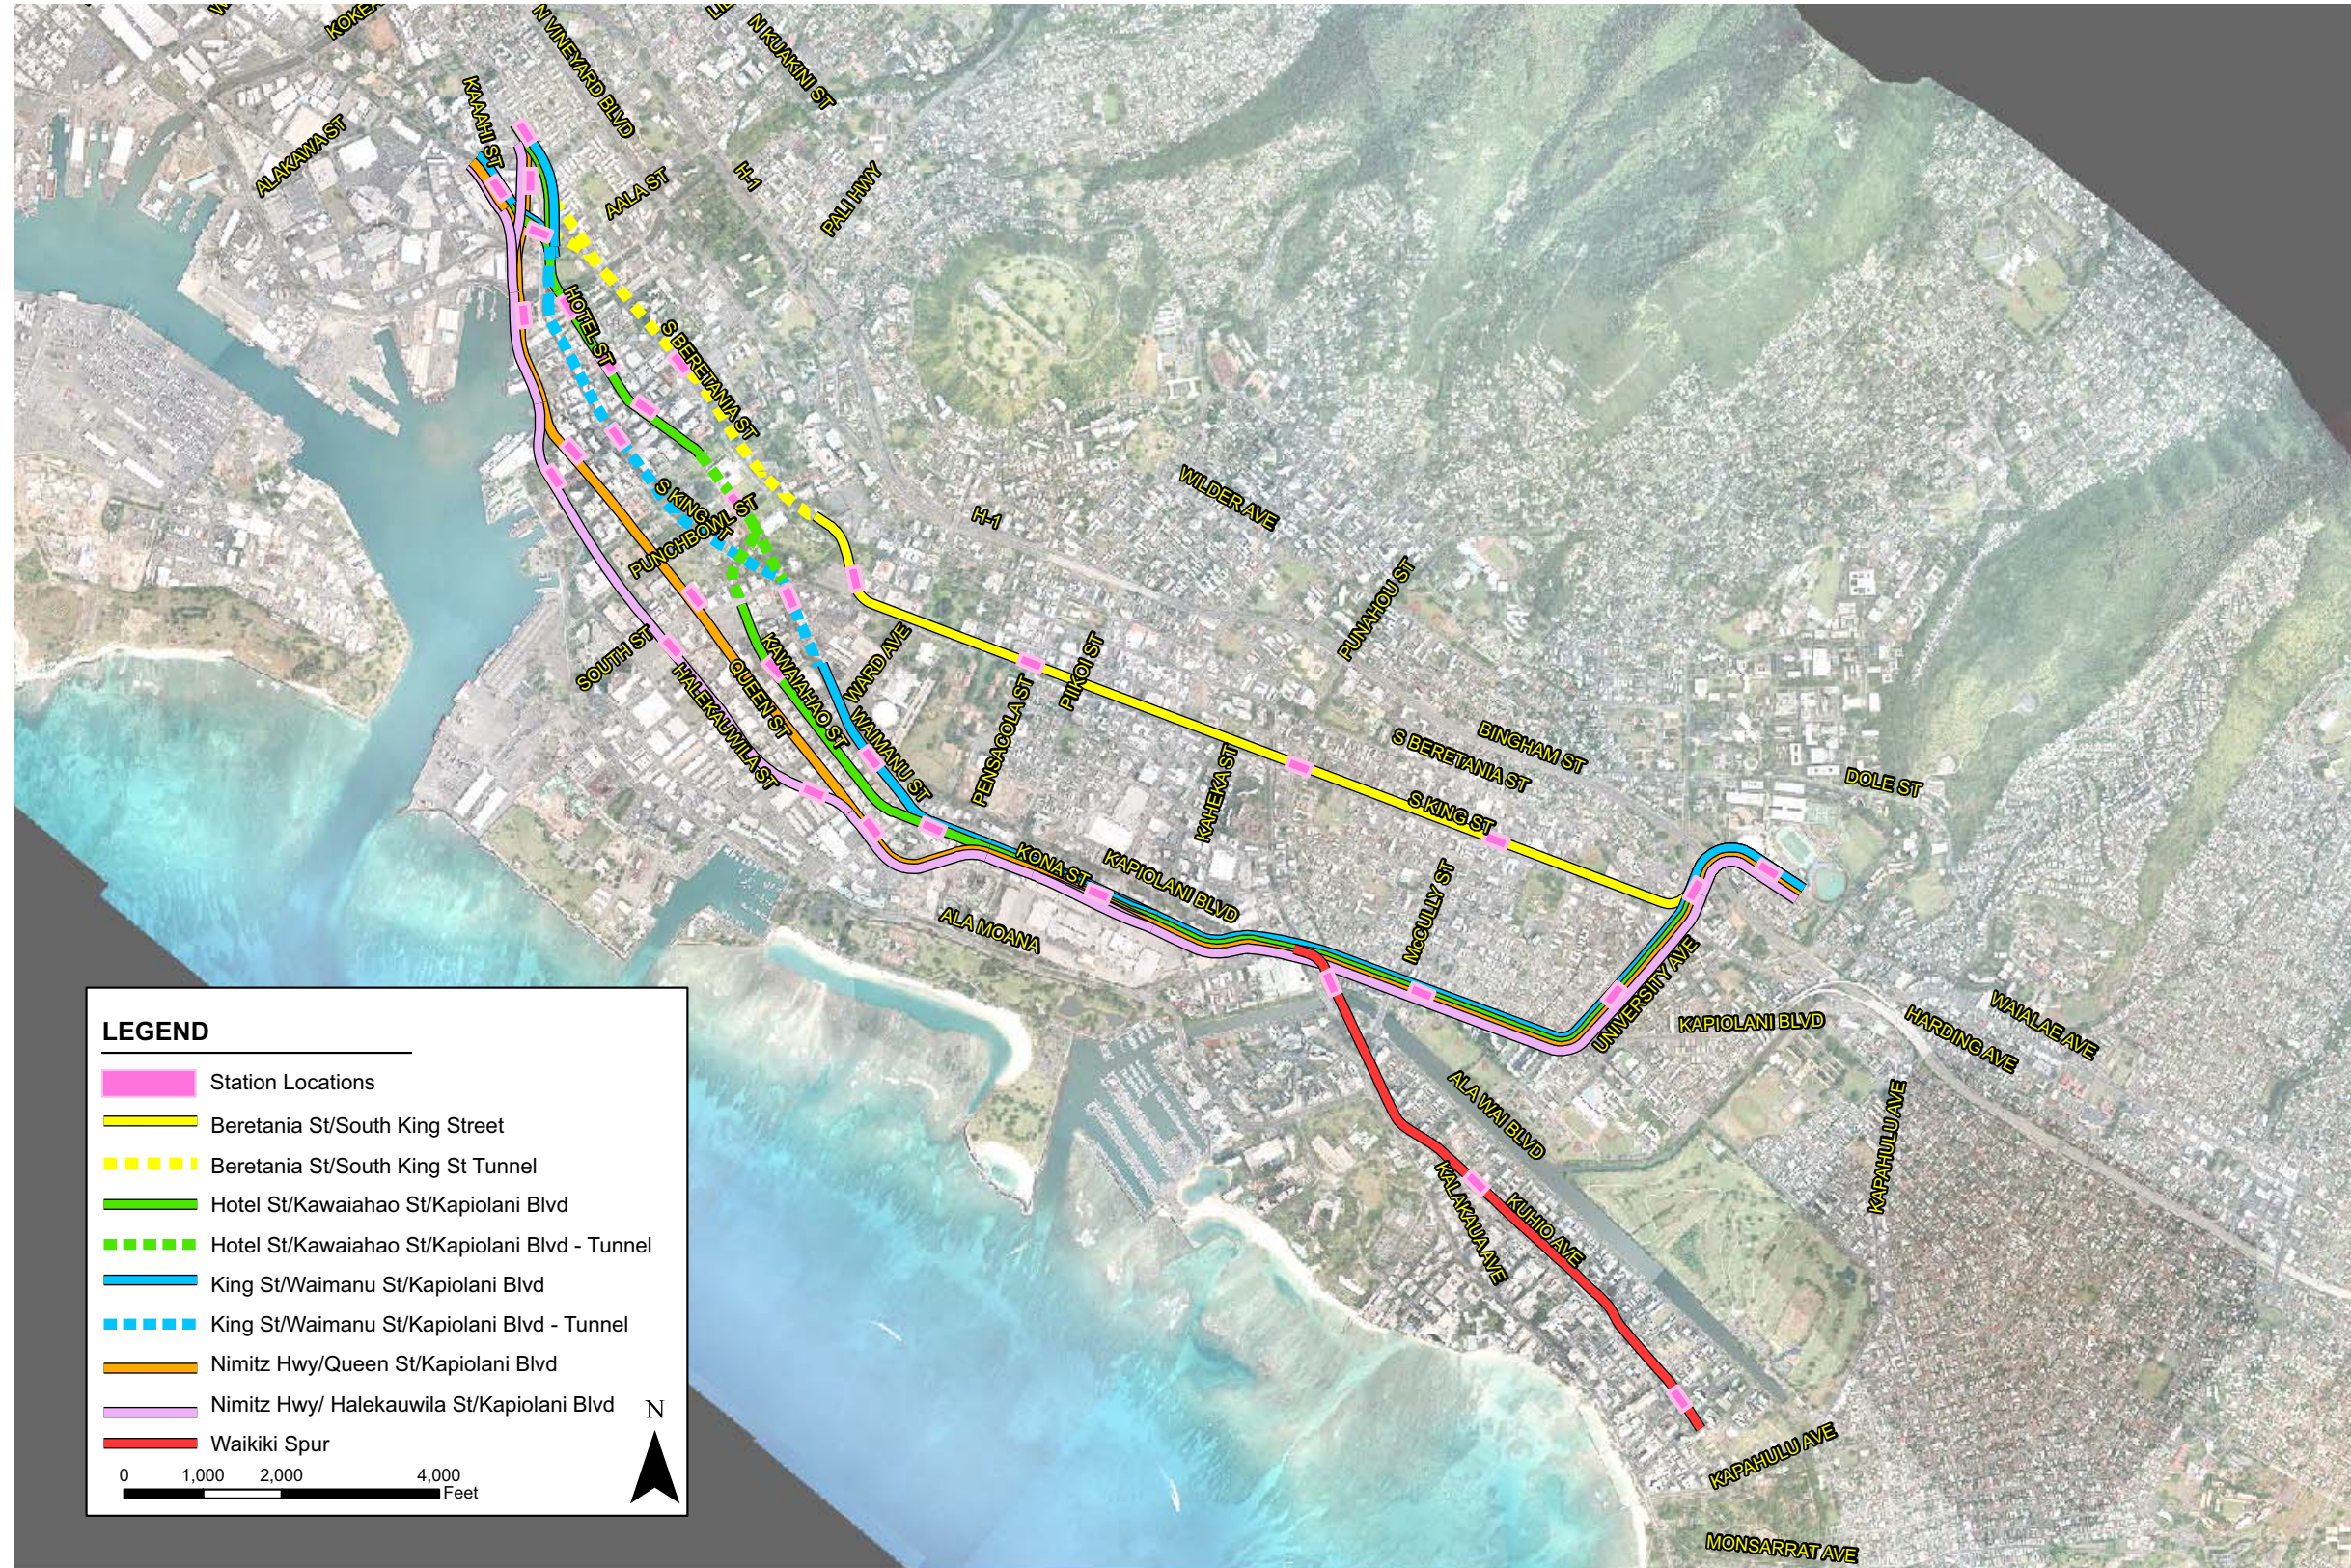

FIXED GUIDEWAY - SECTION V

LEGEND

- Station Locations
- Beretania St/South King Street
- Beretania St/South King St Tunnel
- Hotel St/Kawaiahao St/Kapiolani Blvd
- Hotel St/Kawaiahao St/Kapiolani Blvd - Tunnel
- King St/Waimanu St/Kapiolani Blvd
- King St/Waimanu St/Kapiolani Blvd - Tunnel
- Nimitz Hwy/Queen St/Kapiolani Blvd
- Nimitz Hwy/ Halekauwila St/Kapiolani Blvd
- Waikiki Spur

0 1,000 2,000 4,000 Feet

N